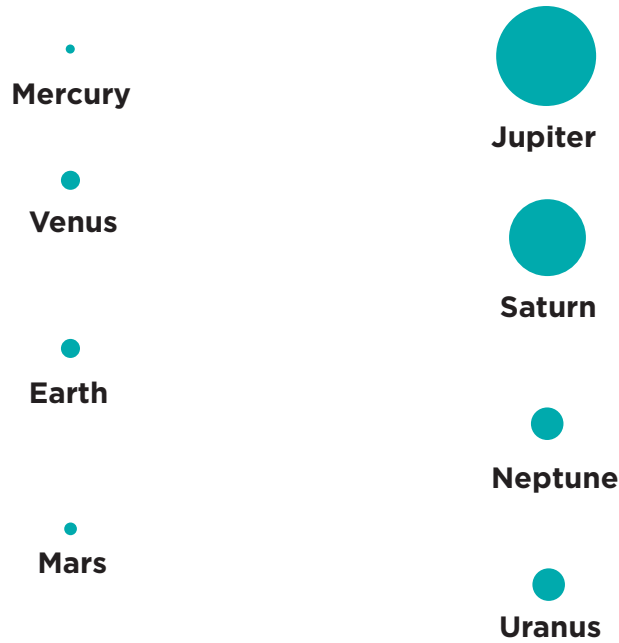

SOLAR SYSTEM SCALE

STUDENT HANDOUT

Compare the planet size to your edible objects.

Fill-in the data chart for this activity:

	Actual Distance Miles	Actual Distance AU	Scaled Distance Feet
Mercury			
Venus			
Earth			
Mars			
Jupiter			
Saturn			
Neptune			
Uranus			
Pluto			